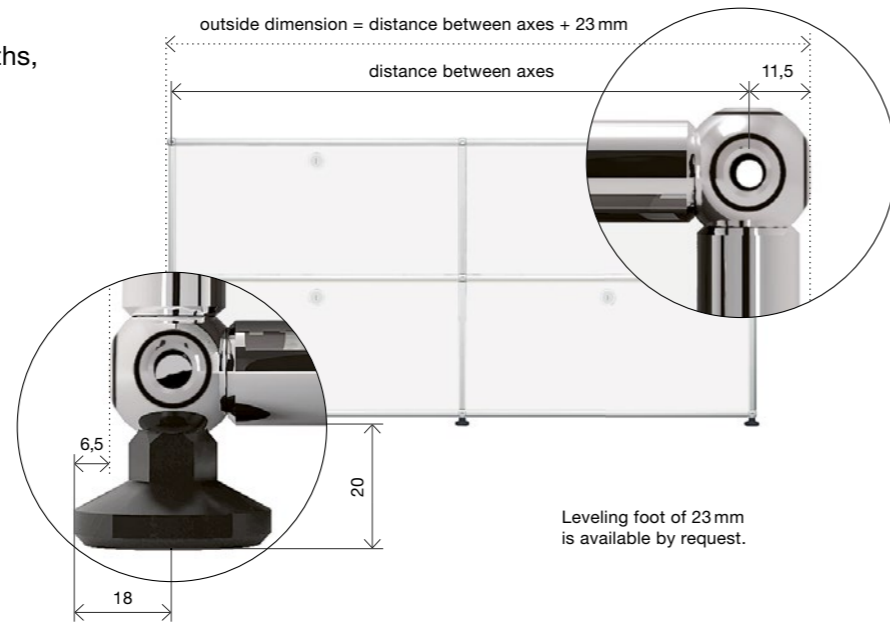

Dimensions

The USM Haller system provides a wide variety of elements in standard sizes. Widths, depths and heights are indicated below. All measurements refer to the distance between axes.

All measurements in mm.