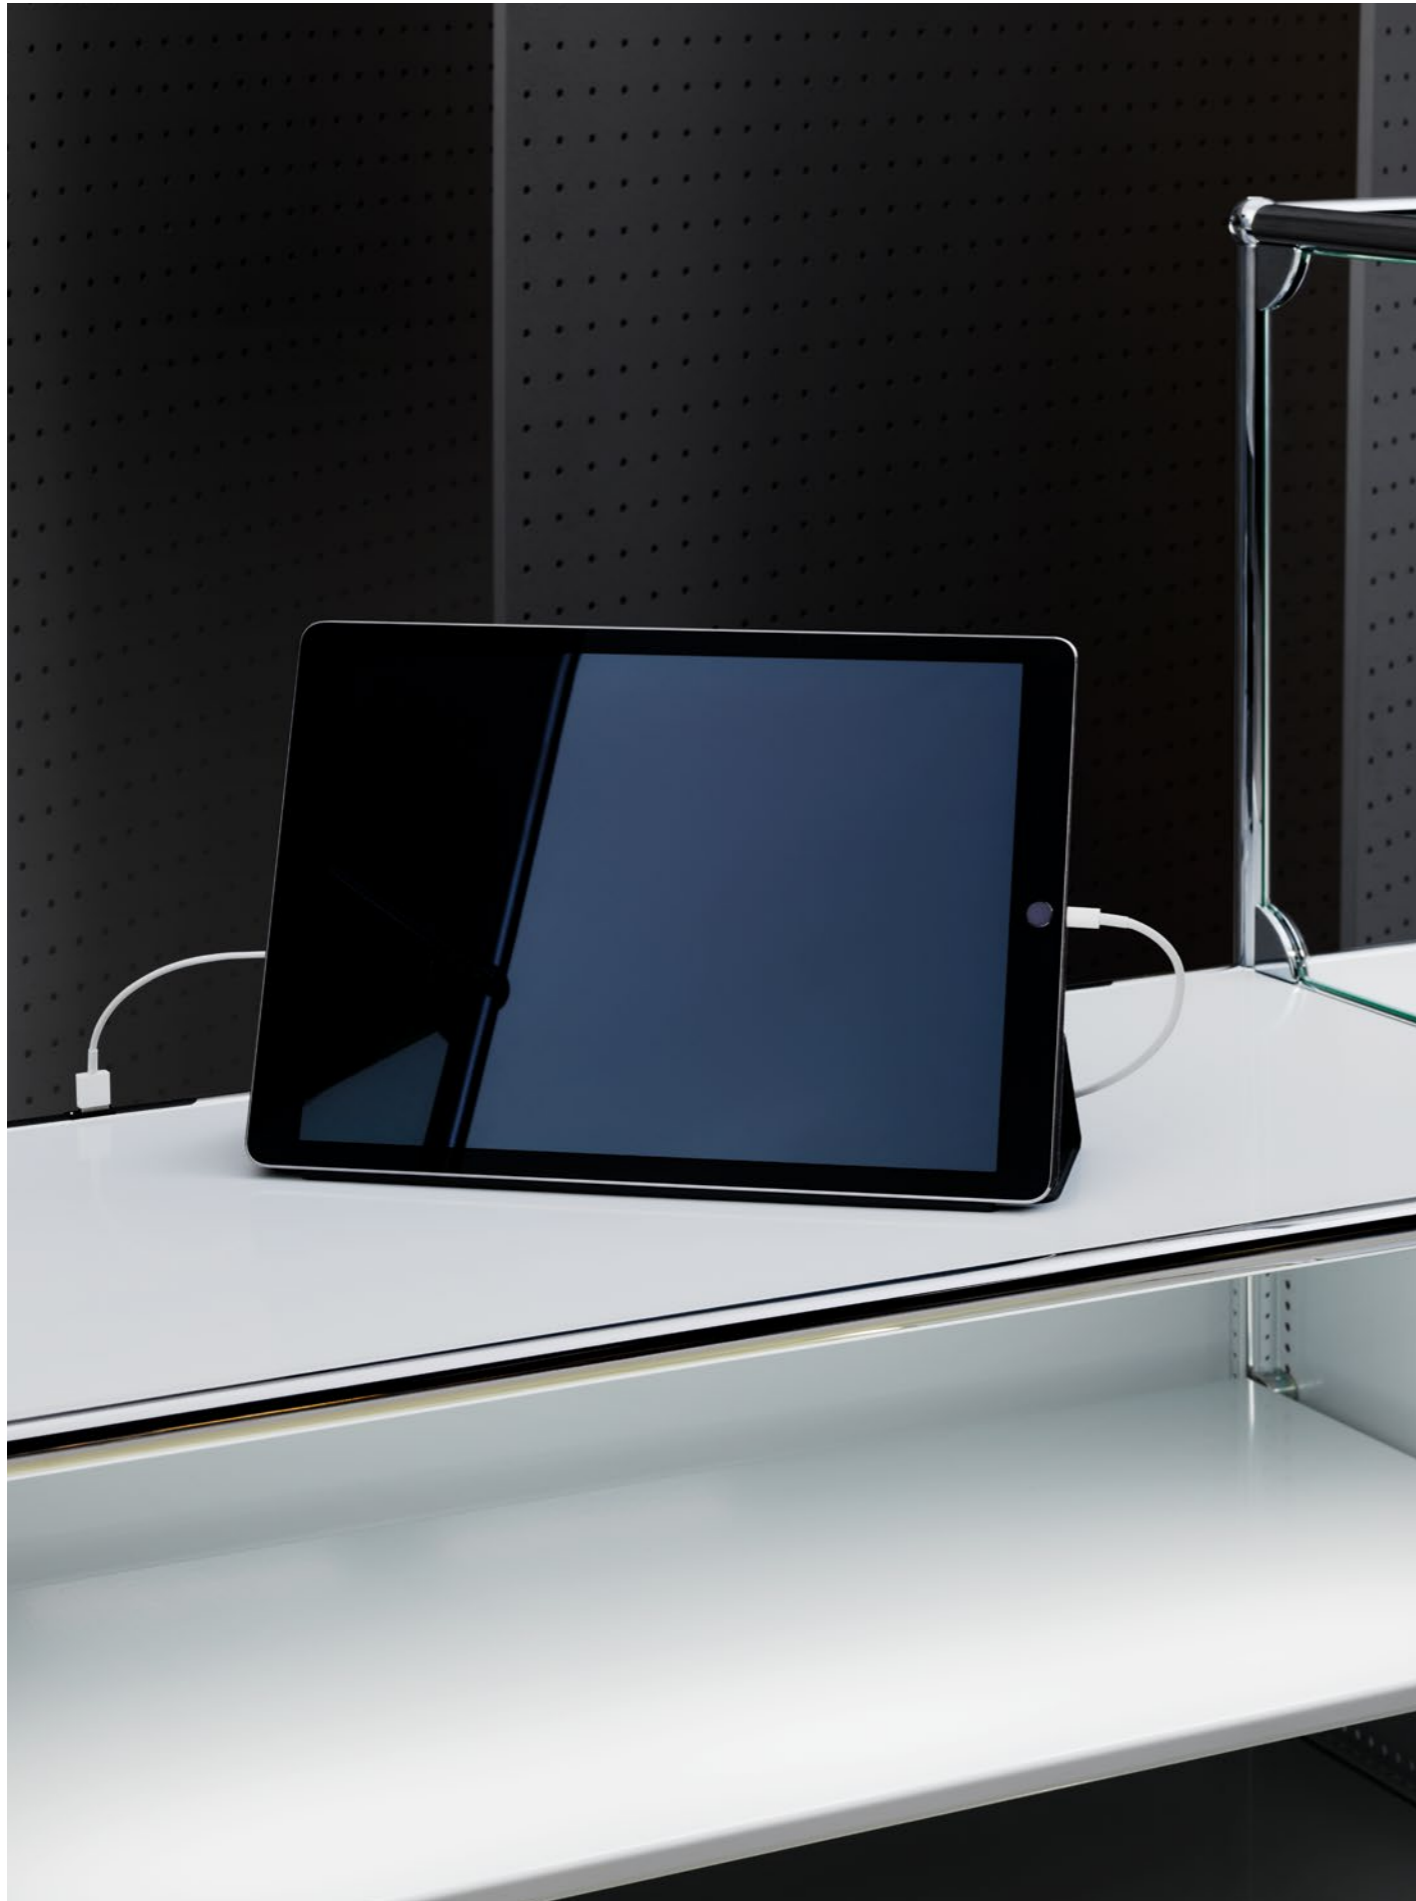

The beauty of things can be revealed with the right light. In showcases or extension doors or angled shelves, light provides the flattering highlights in showrooms, museums, concept stores or shop-in-shop concepts – anywhere that storage and perfect product presentation are required.