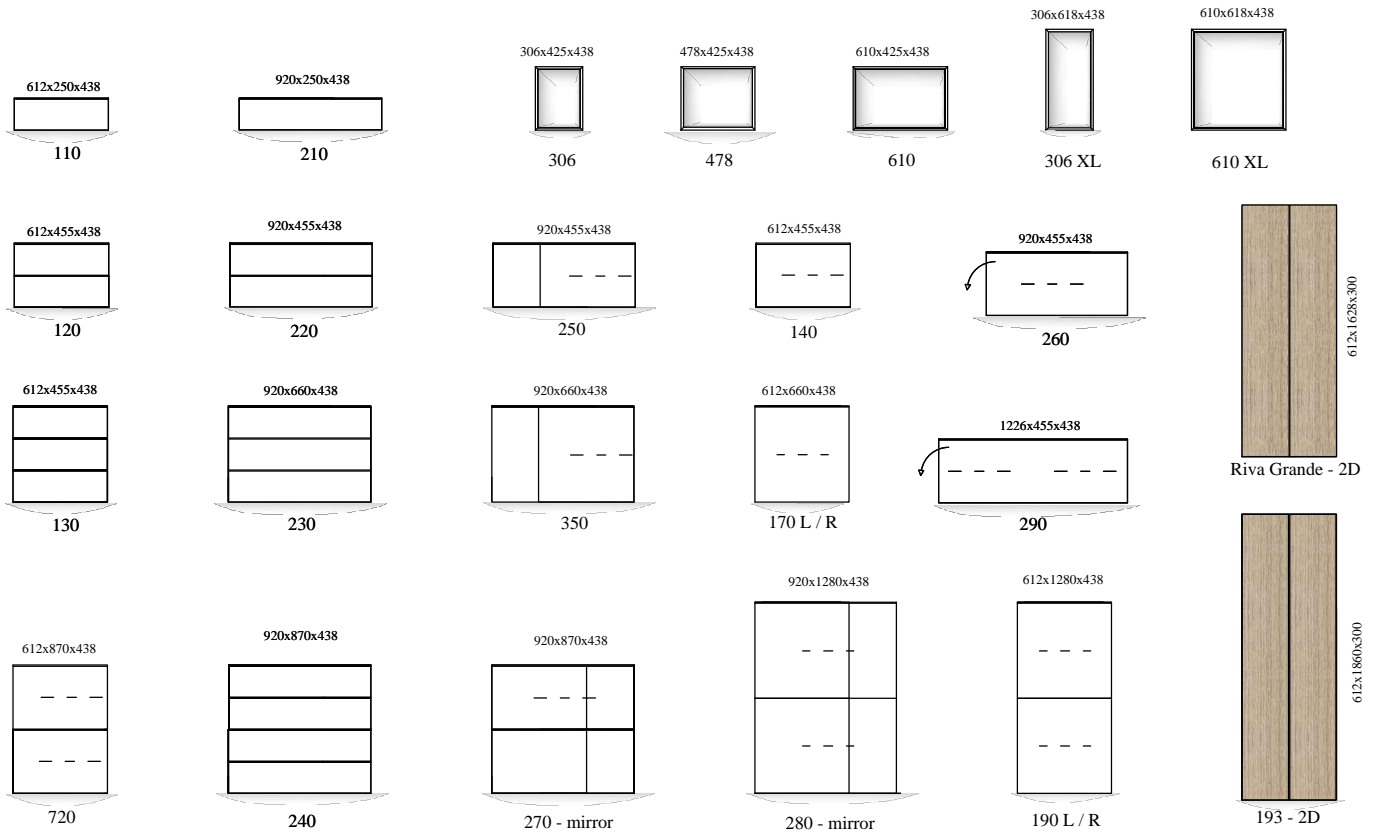

" Capri - RIVA " (2024.03)

afmetingen incl. stelvoetjes (= standaard) (BxHxD in mm)
Dimensions included standard adjustable feet

Elementen / Elements

Open-vakken (open elements)