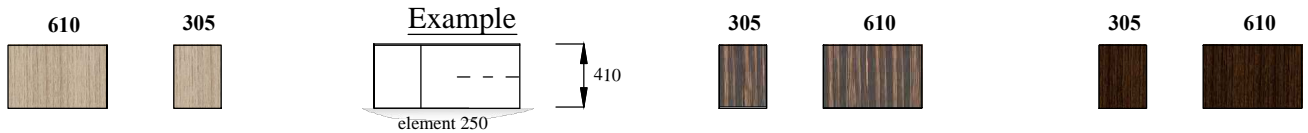

" Capri - RIVA " (2024.03)

afmetingen incl. stelvoetjes (= standaard) (BxHxD in mm)
Dimensions included standard adjustable feet

Elementen / Elements

Open-vakken (open elements)