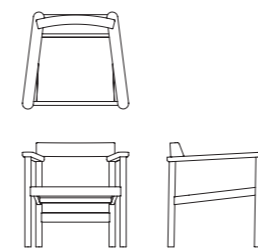

LEON

LEON Armchair

Design: Zaven
Material: Walnut or oak
Fabric, Leather
Surface treatment: Lacquer or oil

Dimensions

W	D	H
68,5 cm	x 62,5 cm	x 67 cm

24

The Leon lounge chair designed by Zaven for Woak is an assemblage of simple, delicate elements that blend to create horizontal and vertical rhythms. Available with a leather-covered seat or a solid wood seat, it's designed to offer comfort and practicality. Clean-lined geometric profile and fine craftsmanship in woodworking are the key elements in Leon's design.

Woak

woakdesign.com

© 2024 Woak All rights reserved