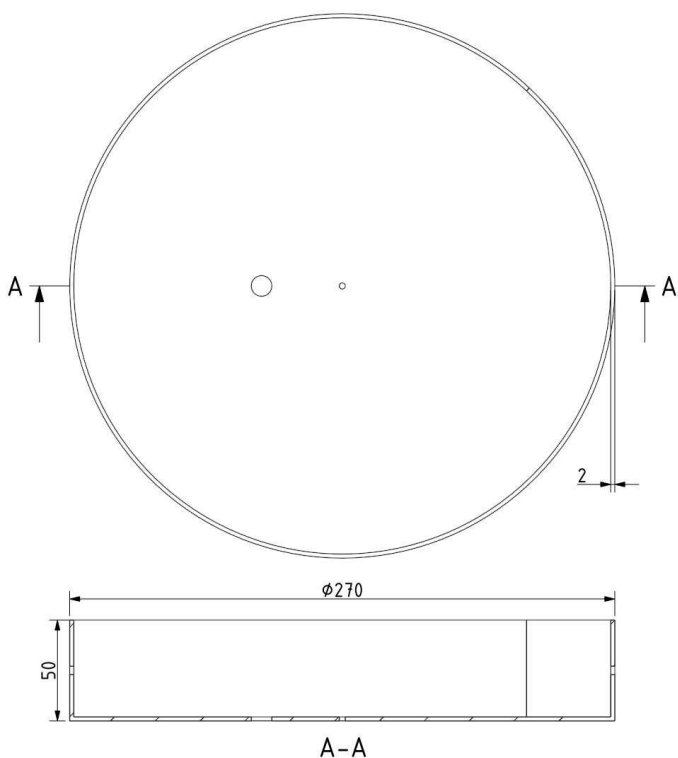

Tech. description

The light comprises a milled dural body with integrated LED module and balancing system, a wire rope, a power cable, and a shade made of Brokisglass, which is attached to the body of the light via bayonet system. The light is hung on a steel cable extending from a metal ceiling canopy.

Colours options: https://brokis.sharepoint.com/:b/s/brokis_sp/ERFuaU0NmdKruXbiVGtu3wBXLRN2xewcmHASiXHOMWvHA

CONSTRUCTION SPECIFICATION

Weight: 9,5 kg
Construction material: glass, metal
Cord length [mm]: 2.200 mm
Mounting: Ceiling
Environment: Indoor

INNER FIXTURE

Dimensions O x w [mm] 270 x 50 mm
Weight [kg] 2.5 kg
Material metal

Drawing

Hole placement