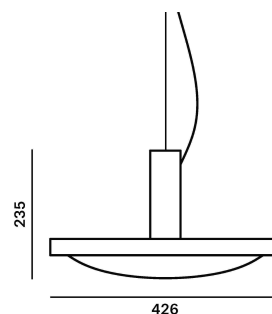

Tech. description

The light comprises a milled dural body with integrated LED module and balancing system, a wire rope, a power cable, and a shade made of Brokisglass, which is attached to the body of the light via bayonet system. The light is hung on a steel cable extending from a metal ceiling canopy.

Colours options: https://brokis.sharepoint.com/:b/s/brokis_sp/ERFuaU0NmdKruXbiVGtu3wBXLRN2xewcmHASiXHOMWvHA

CONSTRUCTION SPECIFICATION

Weight: 9,5 kg
Construction material: glass, metal
Cord length [mm]: 2.200 mm
Mounting: Ceiling
Environment: Indoor

DIMENSIONS [mm]

ELECTRICAL SPECIFICATION

Input voltage [V]: 100 - 240 V
Frequency [Hz]: 50-60 Hz
Max. power [W]: 88 W
Coverage IP: 20
Socket: -
Light source: LED module
Energy class: E

CERTIFICATIONS

BROKIS®

INNER FIXTURE

Dimensions O x w [mm] 270 x 50 mm
Weight [kg] 2.5 kg
Material metal

Drawing

Hole placement