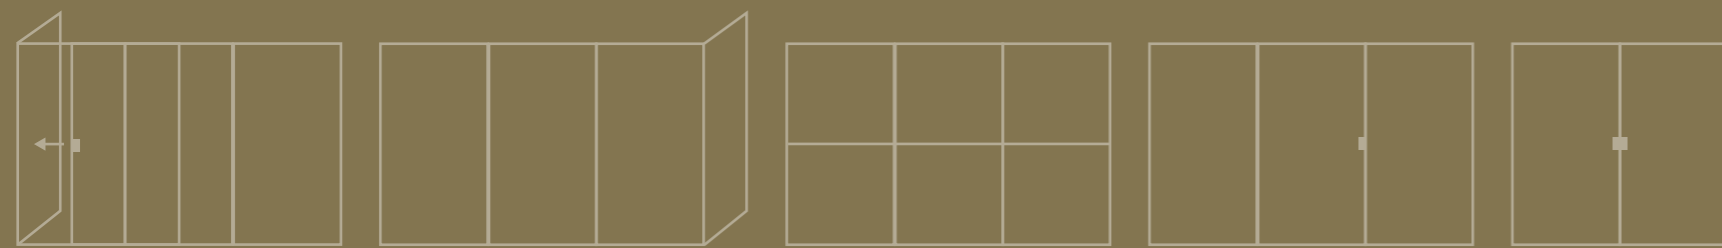

Floor-to-ceiling application possible

2D adjustable for a perfect alignment with floor and ceiling

35 mm wide profiles suitable for different glass thicknesses

Glass can easily be replaced without causing damage.

Available in different colours

Modular system thanks to unique profiles

Reduces sound up to 33 dB

Both sides have an identical finish

Optional grid profiles can be positioned as desired

CONFIGURATIONS

DIVINA

End posts give a sleek finish to divina fixed walls.

Refined 35 mm side profile,
in line with other profiles

DIVINA

SWING DOOR

A minimalist eye-catcher in any interior.

Magnotica® pro magnetic closure
invisibly integrated