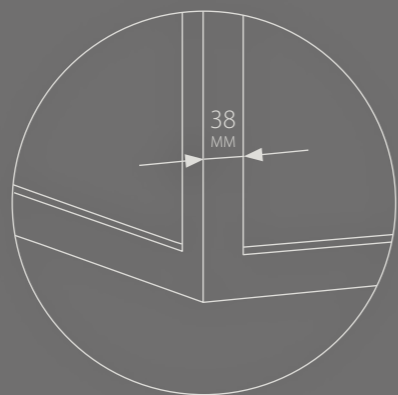

Only 5 mm clearance between
the glass wall and door

DIVINA

CORNER

The corner profile offers the possibility to connect walls and build complete rooms with divina®.

No visible differences between the thin corner profile and standard profiles