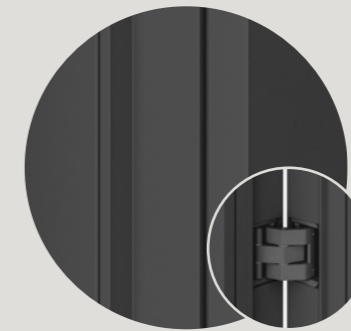

GREY TXT7016