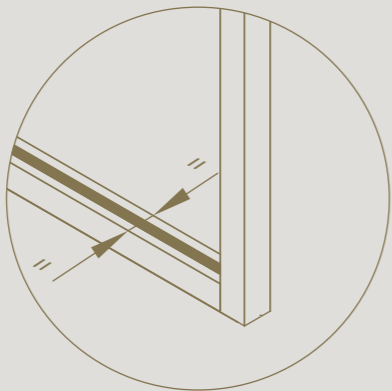

Thanks to divina® fixed wall with swing door, you can close off spaces without sacrificing the visual connection between different rooms.

Magnotica® pro magnetic closure
invisibly integrated

Seamless integration of
invisible tyo hinges

DIVINA

SLIDING DOOR

A sliding door in line with its fixed wall.

The recessed running track ensures all profiles are seamlessly aligned

Identical finish on both sides of the sliding door

DIVINA

Sliding doors feature a
double-acting soft close

Only 5 mm clearance between
the glass wall and door

DIVINA

CORNER

The corner profile offers the possibility to connect walls and build complete rooms with divina®.

No visible differences between the thin corner profile and standard profiles