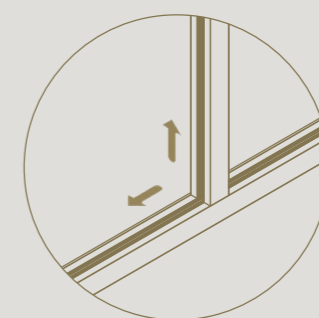

Floor-to-ceiling application possible

2D adjustable for a perfect alignment with floor and ceiling

35 mm wide profiles suitable for different glass thicknesses

Glass can easily be replaced without causing damage.

FIXED WALL

Thanks to the divina® glass partitions, rooms can easily be divided without sacrificing light and openness.

Divina glass walls dampen sound
up to 33 dB
(ISO 717-1)

DIVINA

FIXED WALL WITH END POST

End posts give a sleek finish to divina fixed walls.

Refined 35 mm side profile,
in line with other profiles

DIVINA

SWING DOOR

A minimalist eye-catcher in any interior.

Magnotica® pro magnetic closure
invisibly integrated

Only 5 mm clearance between
the glass wall and door

DIVINA

CORNER

The corner profile offers the possibility to connect walls and build complete rooms with divina®.

No visible differences between the thin corner profile and standard profiles