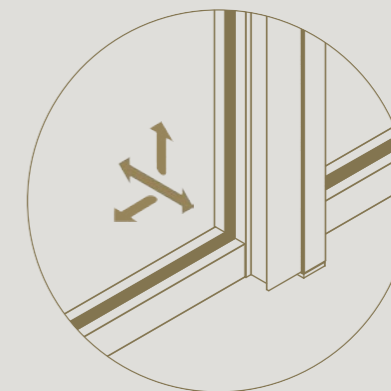

FIXED WALL

Thanks to the divina® glass partitions, rooms can easily be divided without sacrificing light and openness.

Divina glass walls dampen sound
up to 33 dB
(ISO 717-1)

DIVINA

FIXED WALL WITH END POST

End posts give a sleek finish to divina fixed walls.

Refined 35 mm side profile,
in line with other profiles

DIVINA

SWING DOOR

A minimalist eye-catcher in any interior.

Magnotica® pro magnetic closure
invisibly integrated

Seamless integration of
invisible two hinges

3D adjustable thanks to the height,
width and depth adjustment

DIVINA

DOUBLE SWING DOOR

A passively locked door and an active door form a minimalist solution for practical double swing doors.