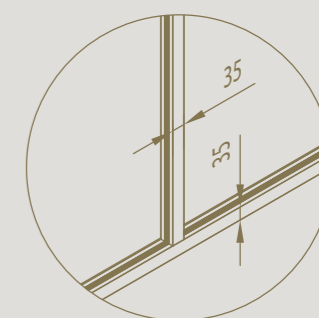

Floor-to-ceiling application possible

2D adjustable for a perfect alignment with floor and ceiling

35 mm wide profiles suitable for different glass thicknesses

Glass can easily be replaced without causing damage.

Only 5 mm clearance between
the glass wall and door

DIVINA

CORNER

The corner profile offers the possibility to connect walls and build complete rooms with divina®.

No visible differences between the thin corner profile and standard profiles