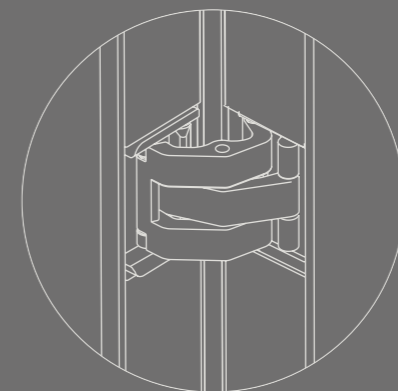

Floor-to-ceiling application possible

2D adjustable for a perfect alignment with floor and ceiling

35 mm wide profiles suitable for different glass thicknesses

Glass can easily be replaced without causing damage.

End posts give a sleek finish to divina fixed walls.

Refined 35 mm side profile,
in line with other profiles

DIVINA

SWING DOOR

A minimalist eye-catcher in any interior.

Magnotica® pro magnetic closure
invisibly integrated

Discreet slider to simultaneously release the upper and lower lock from the passive door

Active and passive door with equally slim profiles

Equipped with a slam post between both doors

DIVINA

FIXED WALL WITH SWING DOOR

Thanks to divina® fixed wall with swing door, you can close off spaces without sacrificing the visual connection between different rooms.

Magnotica® pro magnetic closure
invisibly integrated

Seamless integration of
invisible tyo hinges