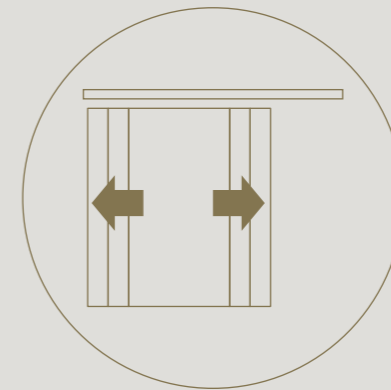

Floor-to-ceiling application possible

2D adjustable for a perfect alignment with floor and ceiling

35 mm wide profiles suitable for different glass thicknesses

Glass can easily be replaced without causing damage.

Thanks to divina® fixed wall with swing door, you can close off spaces without sacrificing the visual connection between different rooms.

Magnotica® pro magnetic closure
invisibly integrated

Seamless integration of
invisible tyo hinges

DIVINA

SLIDING DOOR

A sliding door in line with its fixed wall.

The recessed running track ensures all profiles are seamlessly aligned

Identical finish on both sides of the sliding door

DIVINA

Sliding doors feature a
double-acting soft close

Only 5 mm clearance between
the glass wall and door

DIVINA

CORNER

The corner profile offers the possibility to connect walls and build complete rooms with divina®.

No visible differences between the thin corner profile and standard profiles