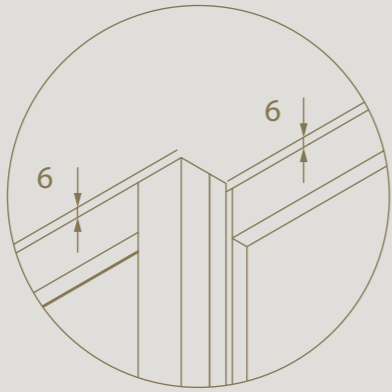

DIVINA

SLIDING DOOR

A sliding door in line with its fixed wall.