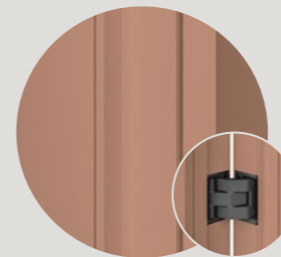

COLOURS ON DEMAND

ROSA TXT3012