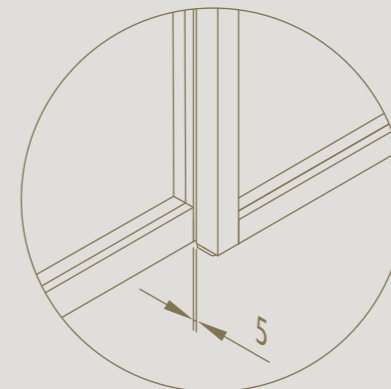

DIVINA

SLIDING DOOR

A sliding door in line with its fixed wall.

The recessed running track ensures all profiles are seamlessly aligned

Identical finish on both sides of the sliding door

DIVINA

Sliding doors feature a
double-acting soft close

Only 5 mm clearance between
the glass wall and door

DIVINA

CORNER

The corner profile offers the possibility to connect walls and build complete rooms with divina®.

No visible differences between the thin corner profile and standard profiles