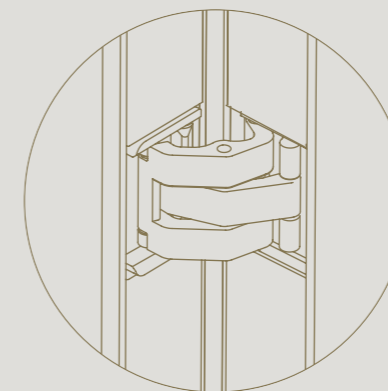

Floor-to-ceiling application possible

2D adjustable for a perfect alignment with floor and ceiling

35 mm wide profiles suitable for different glass thicknesses

Glass can easily be replaced without causing damage.

FIXED WALL

Thanks to the divina® glass partitions, rooms can easily be divided without sacrificing light and openness.

Divina glass walls dampen sound
up to 33 dB
(ISO 717-1)

DIVINA

FIXED WALL WITH END POST

End posts give a sleek finish to divina fixed walls.

Refined 35 mm side profile,
in line with other profiles

DIVINA

SWING DOOR

A minimalist eye-catcher in any interior.

Magnotica® pro magnetic closure
invisibly integrated

Seamless integration of
invisible two hinges

3D adjustable thanks to the height,
width and depth adjustment

DIVINA

DOUBLE SWING DOOR

A passively locked door and an active door form a minimalist solution for practical double swing doors.