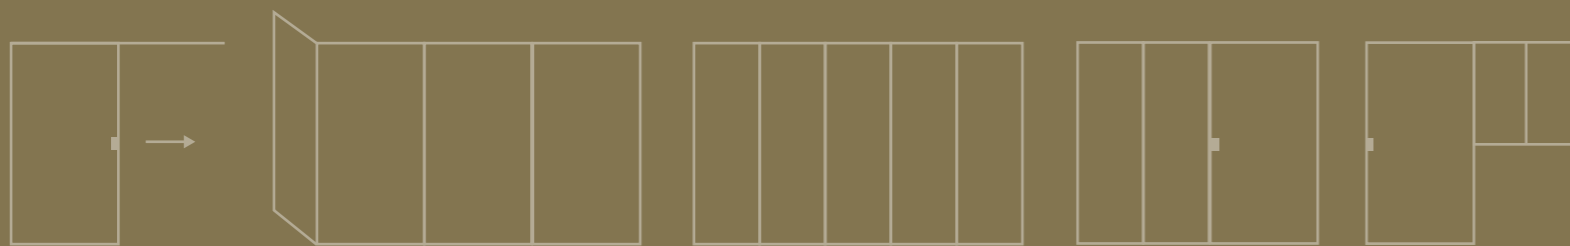

Floor-to-ceiling application possible

2D adjustable for a perfect alignment with floor and ceiling

35 mm wide profiles suitable for different glass thicknesses

Glass can easily be replaced without causing damage.

Available in different colours

Modular system thanks to unique profiles

Reduces sound up to 33 dB

Both sides have an identical finish

Optional grid profiles can be positioned as desired

CONFIGURATIONS

DIVINA

End posts give a sleek finish to divina fixed walls.

Refined 35 mm side profile,
in line with other profiles

DIVINA

SWING DOOR

A minimalist eye-catcher in any interior.

Magnotica® pro magnetic closure
invisibly integrated