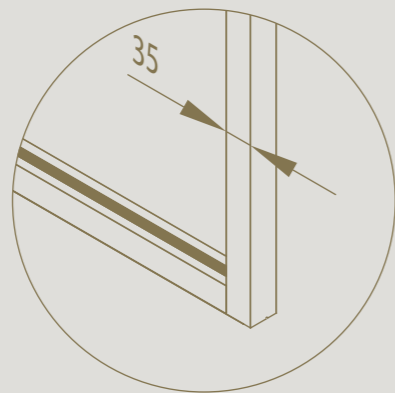

DIVINA

FIXED WALL WITH END POST

End posts give a sleek finish to divina fixed walls.

Refined 35 mm side profile,
in line with other profiles