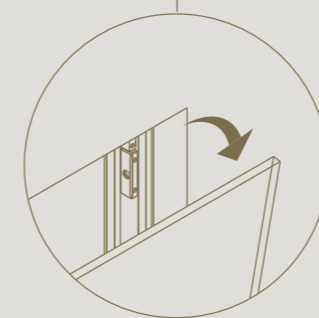

Floor-to-ceiling application possible

2D adjustable for a perfect alignment with floor and ceiling

35 mm wide profiles suitable for different glass thicknesses

Glass can easily be replaced without causing damage.

Only 5 mm clearance between
the glass wall and door

DIVINA

CORNER

The corner profile offers the possibility to connect walls and build complete rooms with divina®.

No visible differences between the thin corner profile and standard profiles