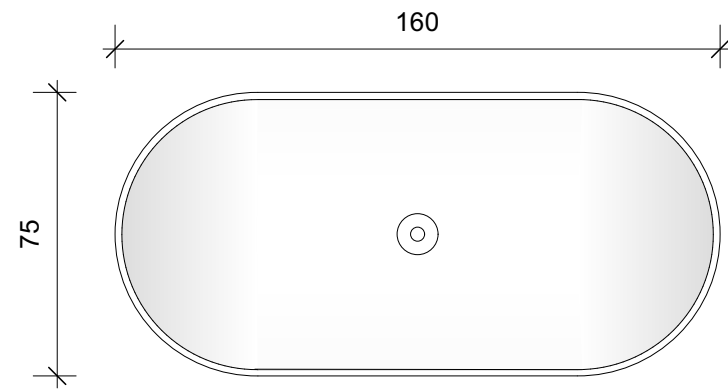

Bathtub 'PIP'

Collection 'PIA'

Washbasin
Side table

Bathtub 'JUNE'

Marble disc

Available in 5 different colors