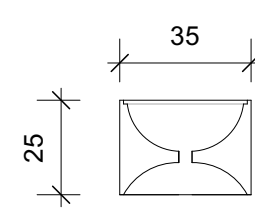

Bathtub 'PIP'

Collection 'PIA'

Washbasin
Side table

Bathtub 'JUNE'

Marble disc

Available in 5 different colors