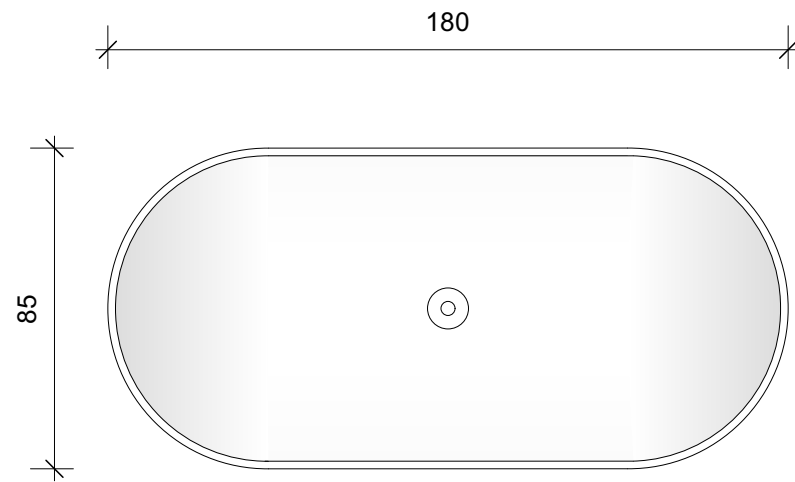

Bathtub 'PIP'

Collection 'PIA'

Washbasin
Side table

Bathtub 'JUNE'

Marble disc

Available in 5 different colors